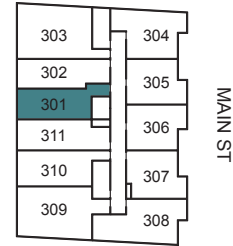

MAIN

MAIN +
FORTY
FIRST

URBAN 1 BEDROOM

SUITE 301, 401

indoor: 506 sf + outdoor: 169 sf
675 sf

LEVEL 3

41ST AVENUE

LEVEL 4